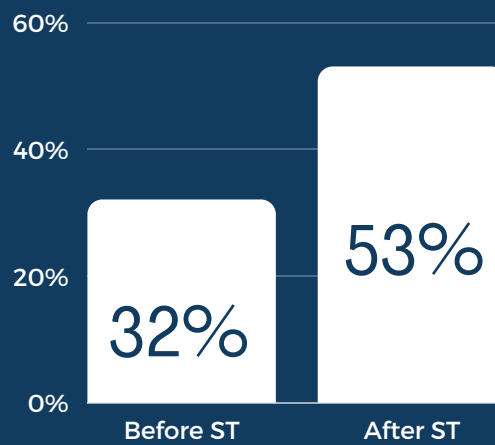

GRADE 8 MATH

Shanks Middle School - Gadsden, FL

22%