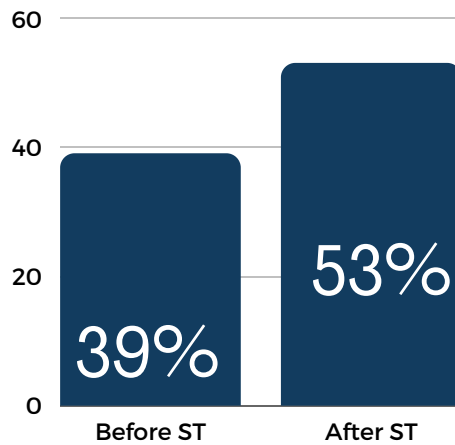

## GRADE 5 READING

Frazier Elementary - Guilford County, NC

17%

## GRADE 4 MATH

West Pensacola Elementary - Pensacola, FL

14%

HOLM ELEMENTARY TOOK THEIR SCHOOL FROM A

Schools that participated in our ITTL program increased student results on average by 50% from fall to spring benchmarks.