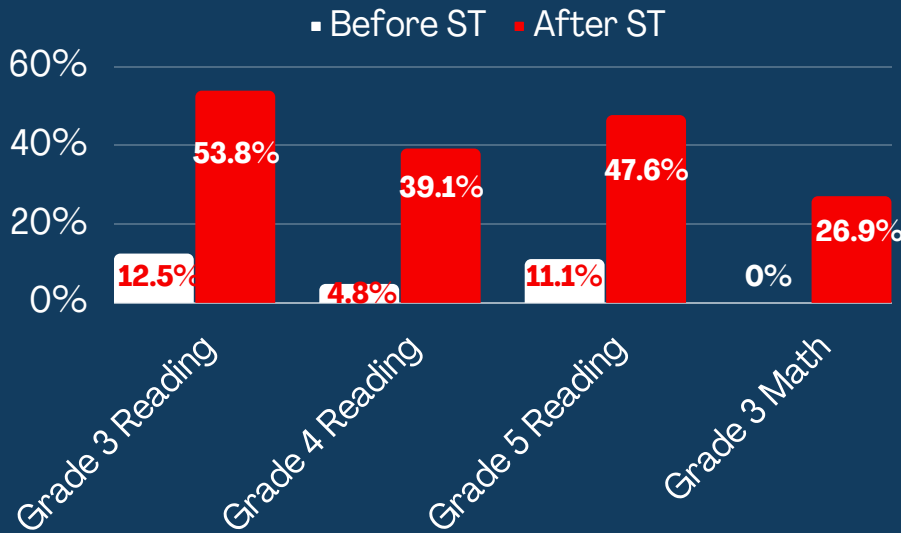

### Jackson Steele Elementary-Grade 3-5